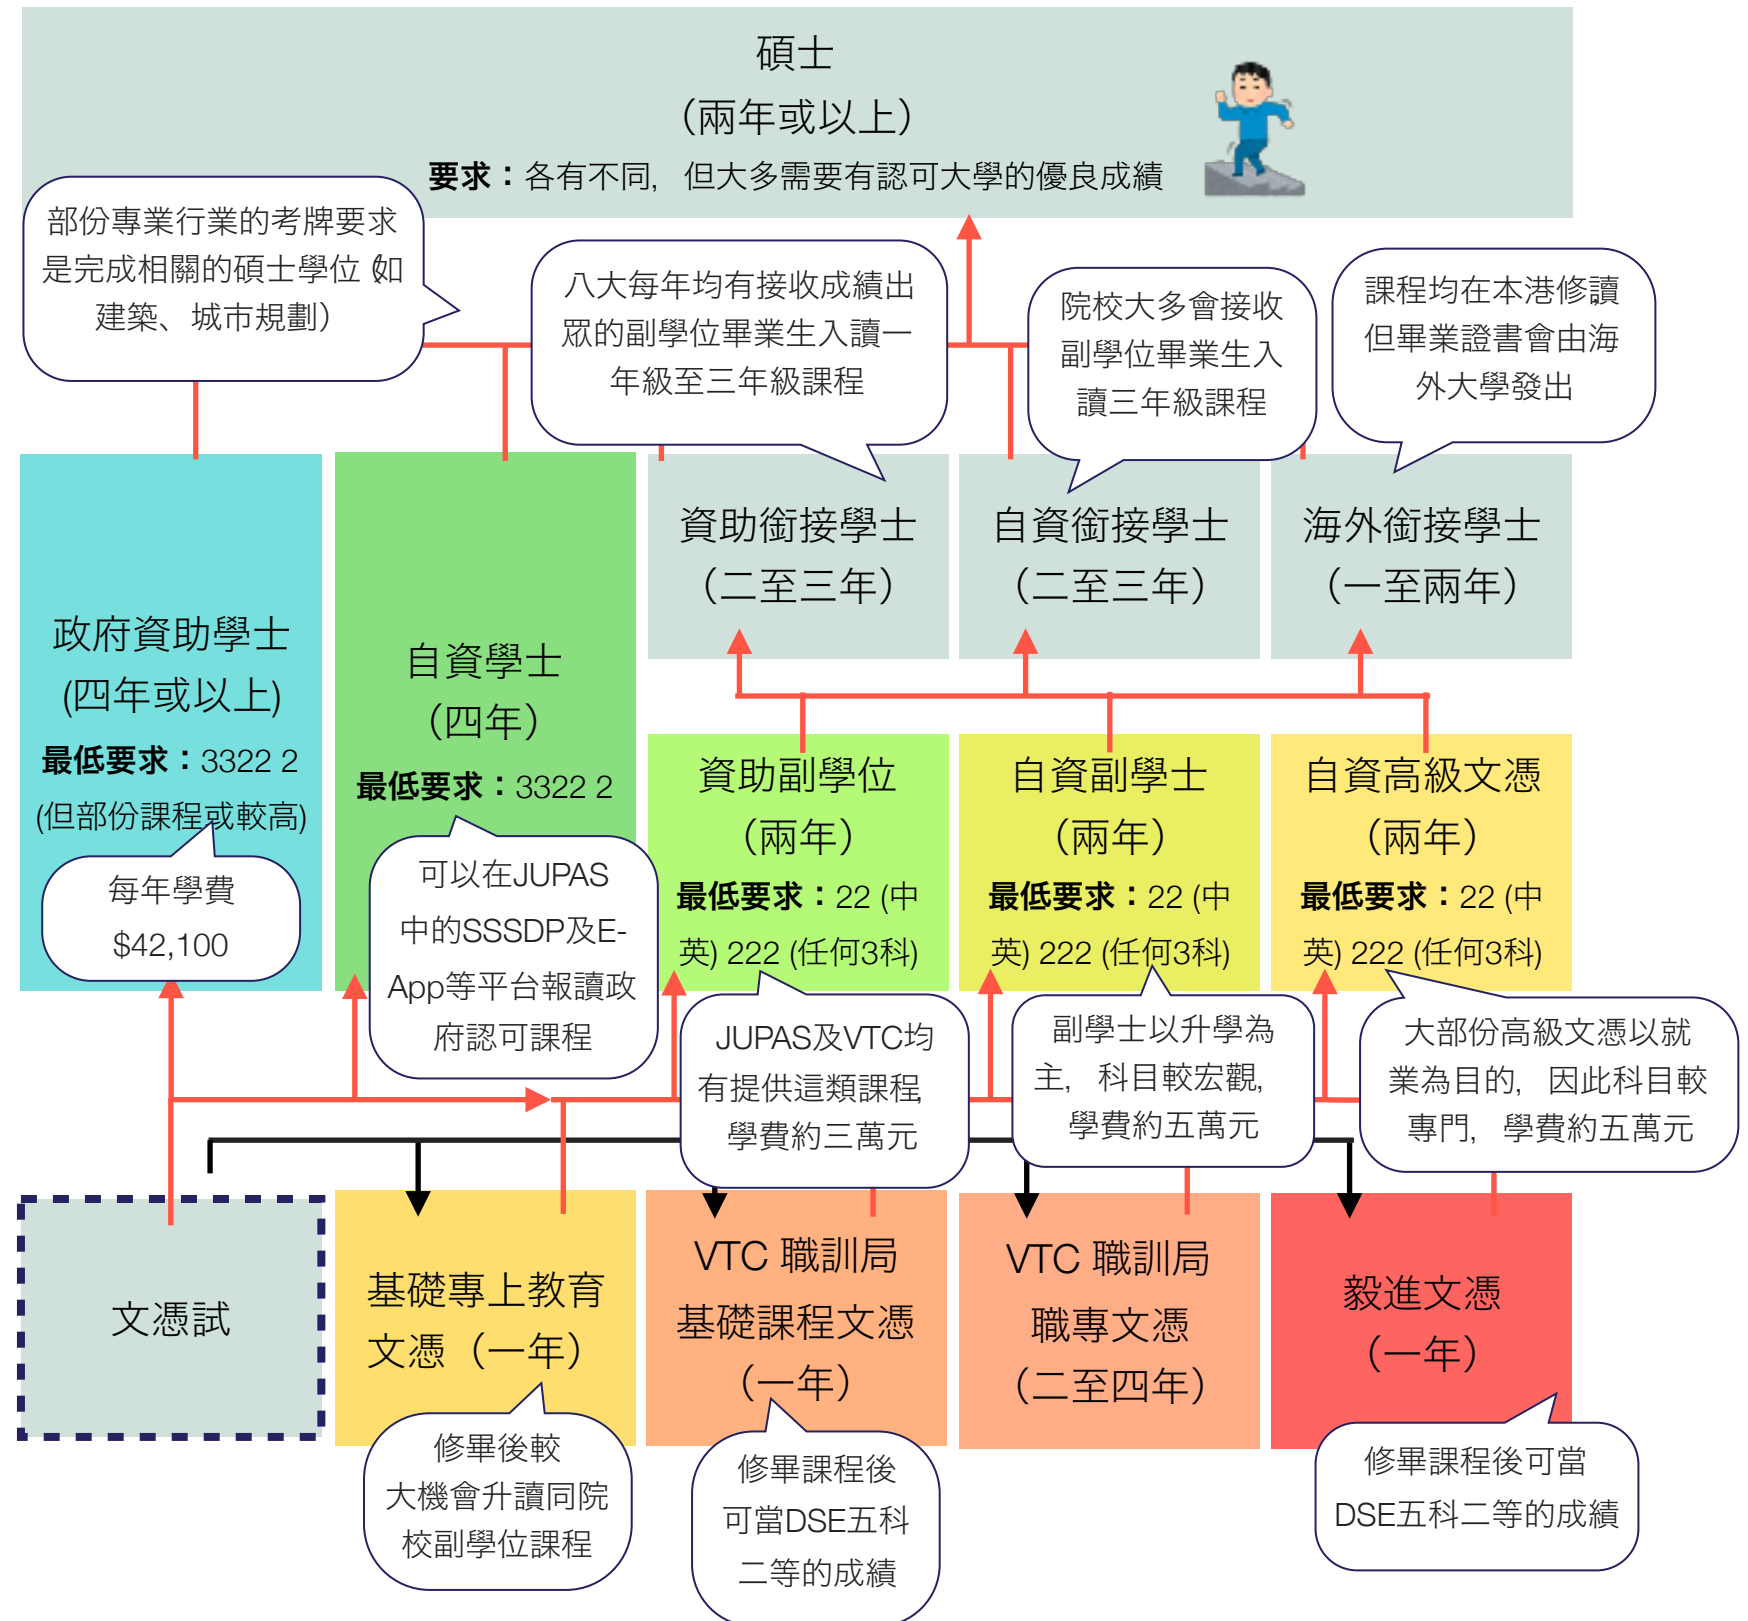

升讀大學 只能靠JUPAS?

15/12/2018

慈幼英文學校 生涯規劃組

甚麼是大學？

中六後多元升學出路

中六後多元升學出路

0 - 9分

或

A screenshot of the VTC online admission system login page. The title is '登入VTC網上入學申請系統'. There are three input fields: '電話號碼' (Phone Number), '密碼' (Password), and '請輸入安全碼' (Please enter security code). A security code '788180' is displayed in a box. Below the fields are buttons for '登入' (Login), '忘記密碼' (Forgot Password), and '私隱政策' (Privacy Policy).